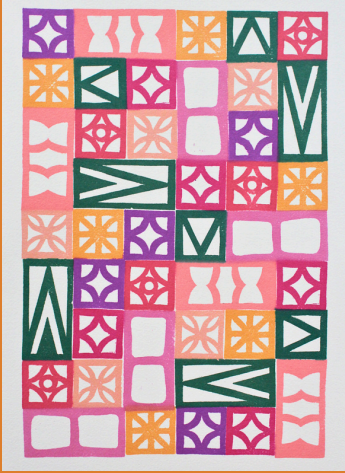

A3 Prints

Framed - $75 // Unframed - $60

Bouganvillea