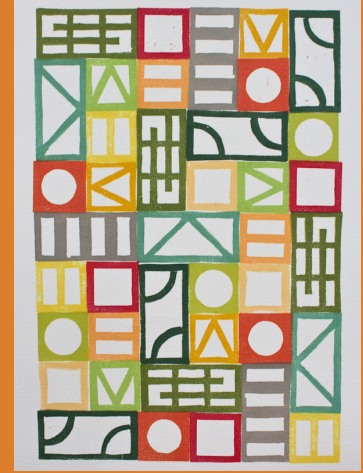

Carpentaria Palm