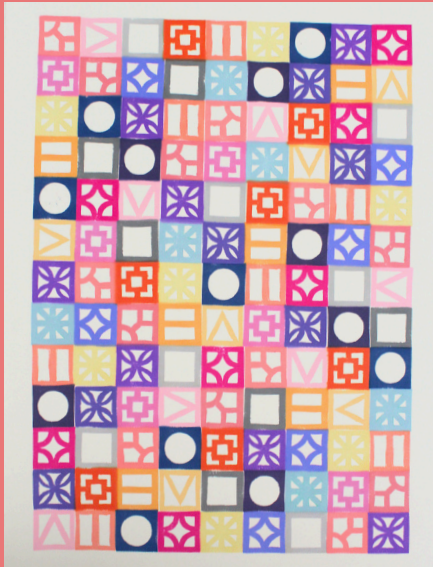

A2 Prints

Darwin Sunset

Ink on paper
(framed)

73 x 53cm
$130

East Point

Ink on paper
(framed)

52 x 52cm
$110

Bouganvillea IV

Ink on paper
(framed)

73 x 53cm
$130