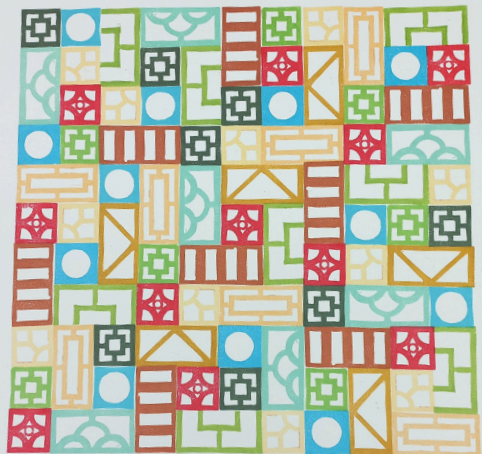

**Signal** is a body of prints that celebrates Abbey's happy return to Darwin with her family after some years away from home.

Two quintessentially Darwin elements - breeze blocks and local colour palettes - are brought together to represent Darwin icons.

# *A2 Prints*

## **Darwin Sunset**

Ink on paper  
(framed)

73 x 53cm  
\$130

## **East Point**

Ink on paper  
(framed)

52 x 52cm  
\$110